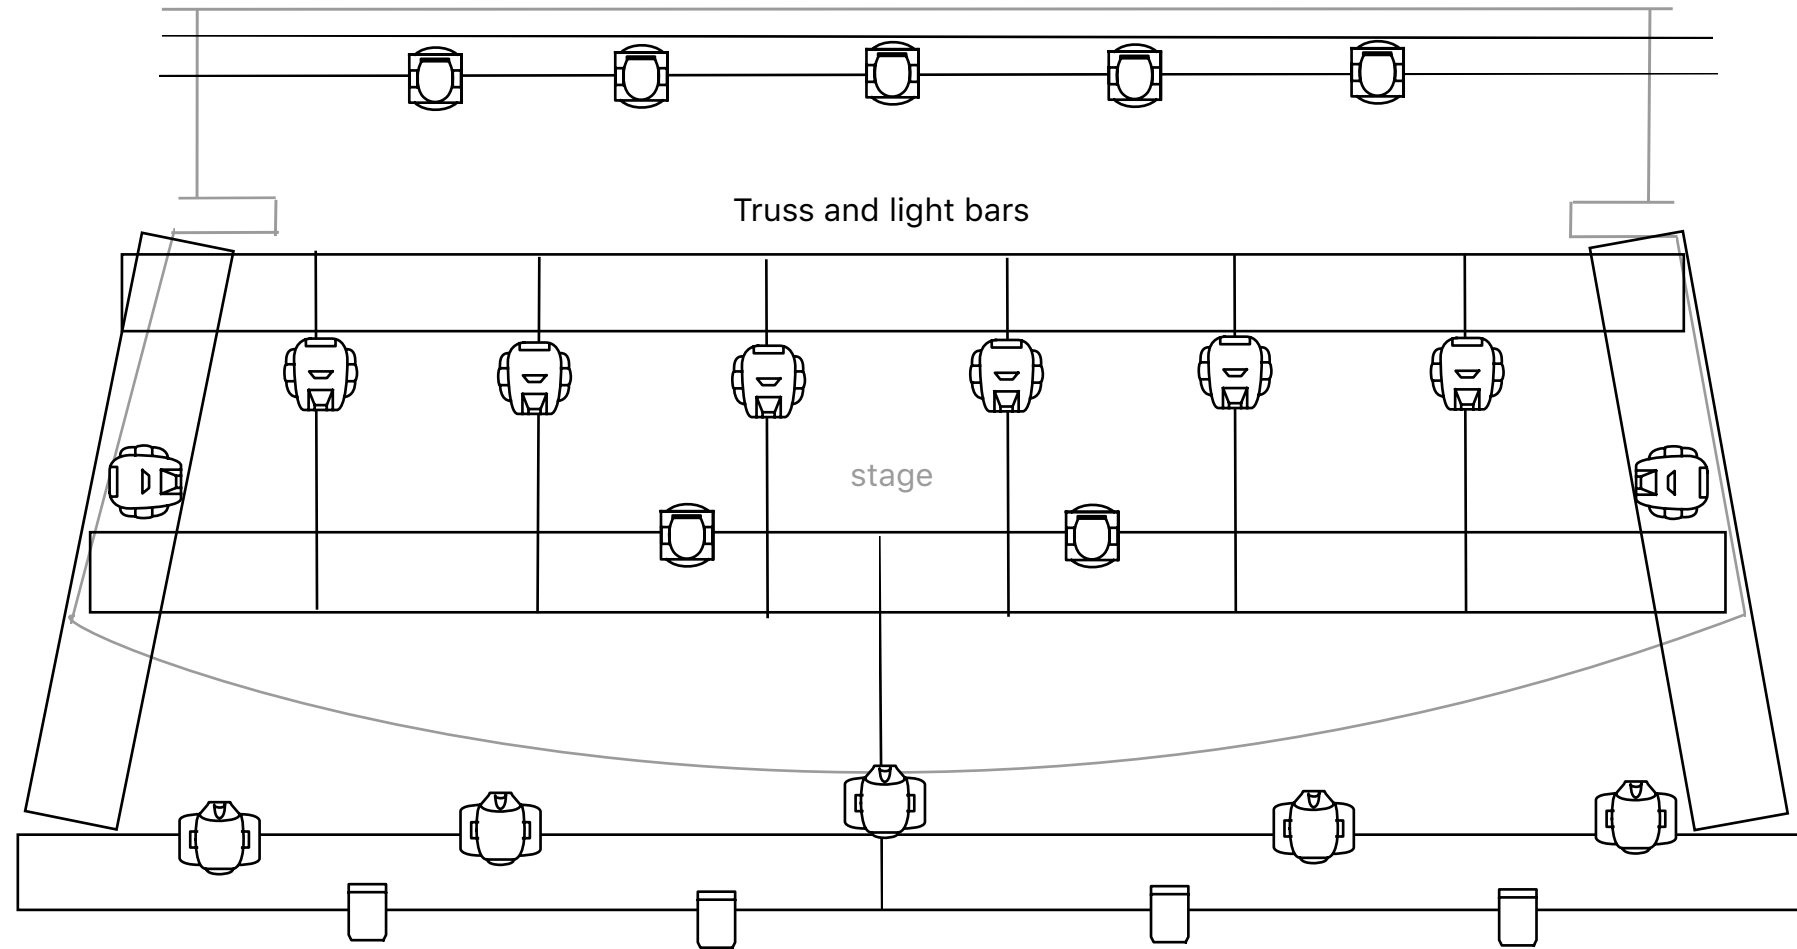

Teatteri Avoimet Ovet light plot
Not in scale

Stage width on back wall 9,43m, widest point 11,03m
Stage depth max 5,01m Stage height from the floor 75 cm
Height to truss 3,90m

Grand MA3 on pc as a lightning console

Fixed lights on plot

-  Chauvet Maverick spot x5
-  Martin Mac TW1 x 8
-  Claypacky Mini B x 7
-  ADB 2kw x 4

List of other lights

- ETC jr Zoom x 8
- 1000w fresnel x 6
- 2kw fresnel x 6
- 500w fresnel x 15
- ETC s4 36 x3
- UV flood x 1
- 150w floods x 8

Unique 2.0 Hazer

- Barco g100 w22 video projecor