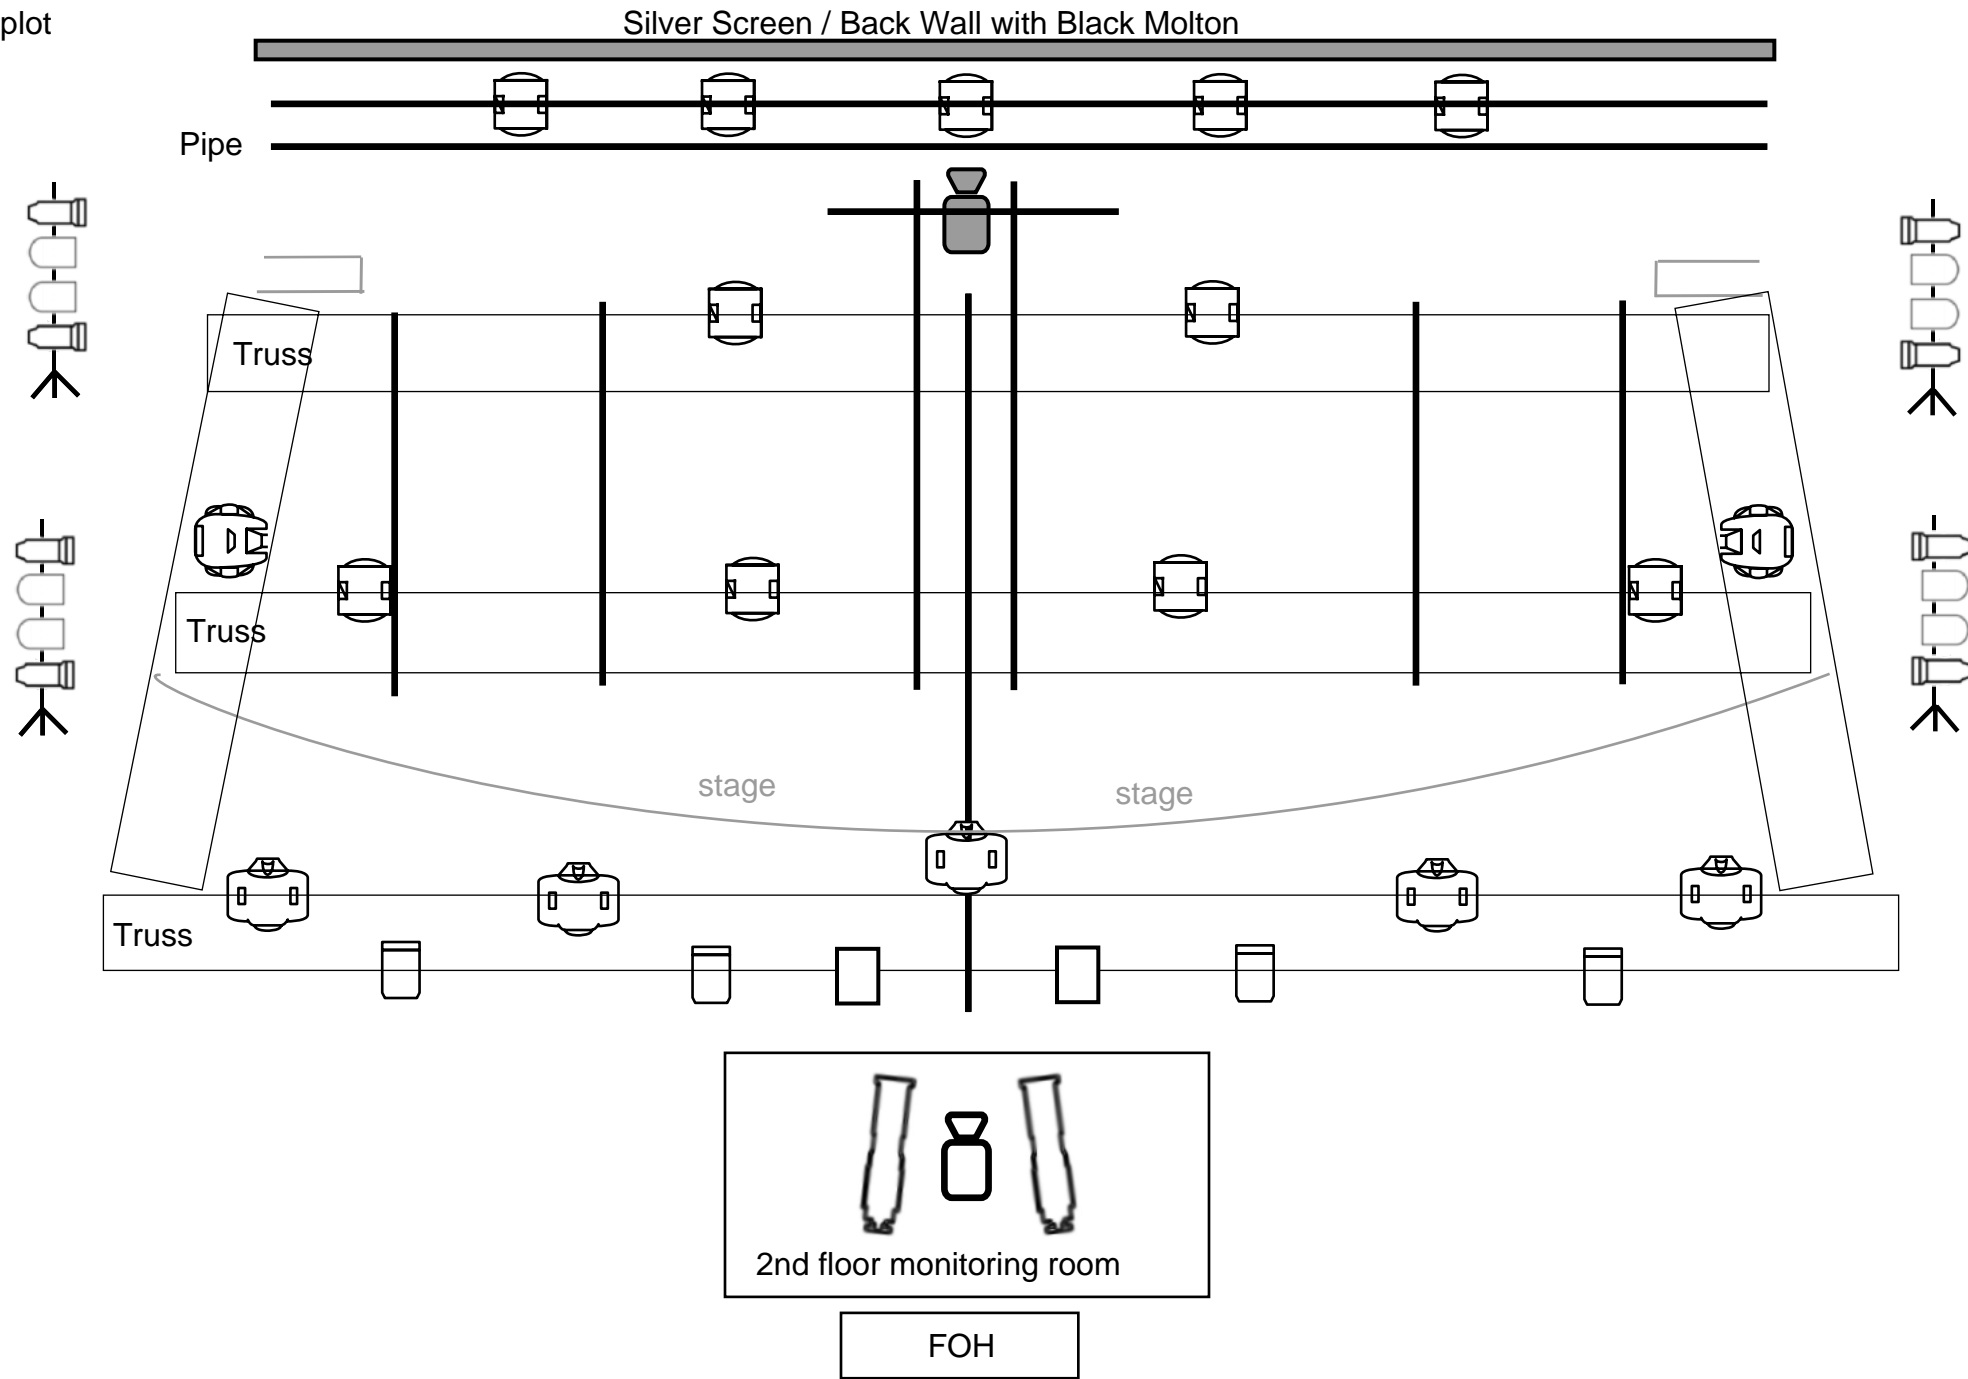

Teatteri Avoimet Ovet light plot
Not in scale

KEY TO SYMBOLS

- | | | | |
|--|---|---|--|
|  Chauvet Maverick spot |  ADB 2kw |  GrandMA3 onPC Command Wing | Stage width on back wall 9,43m,
widest point 11,03m |
|  Martin Mac TW1 |  ADB 1kw |  Unique 2.0 Hazer | Stage depth max 5,01m |
|  Claypacky Mini -B |  ETC Source Four Jr Zoom |  Viper S Fogger | Height to truss 3,90m |
|  ADB DW104 15-42 Zoom |  Max Party PAR RGBW LED |  Panasonic PT-DW640 WXGA Video Projector | Stage height from the floor 75 cm |
| | |  Barco G100-W22 Video Projector | |